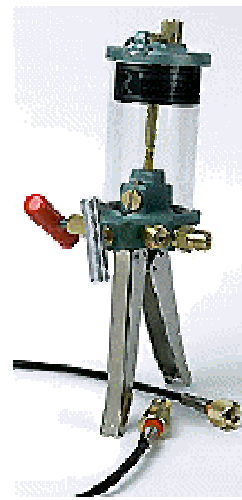

## MERIAM INSTRUMENTS PNEUMATIC PUMP

## IMAGICWORKS PNEUMATIC PUMP

### Specifications

Pressure Range	-12.3 (25"Hg) to 500 psi	
Connection	Quick connection	
Size		
Weight		

## RALSTON HPGV. HYDRAULIC PUMP