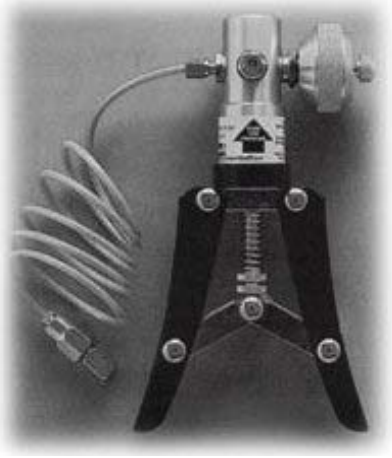

INDUMART HCA870/P, PNEUMATIC PUMP

SPECIFICATIONS

Pressure Range	-12 to 370 psi	
Connection	1/8" FNPT	
Size		
Weight